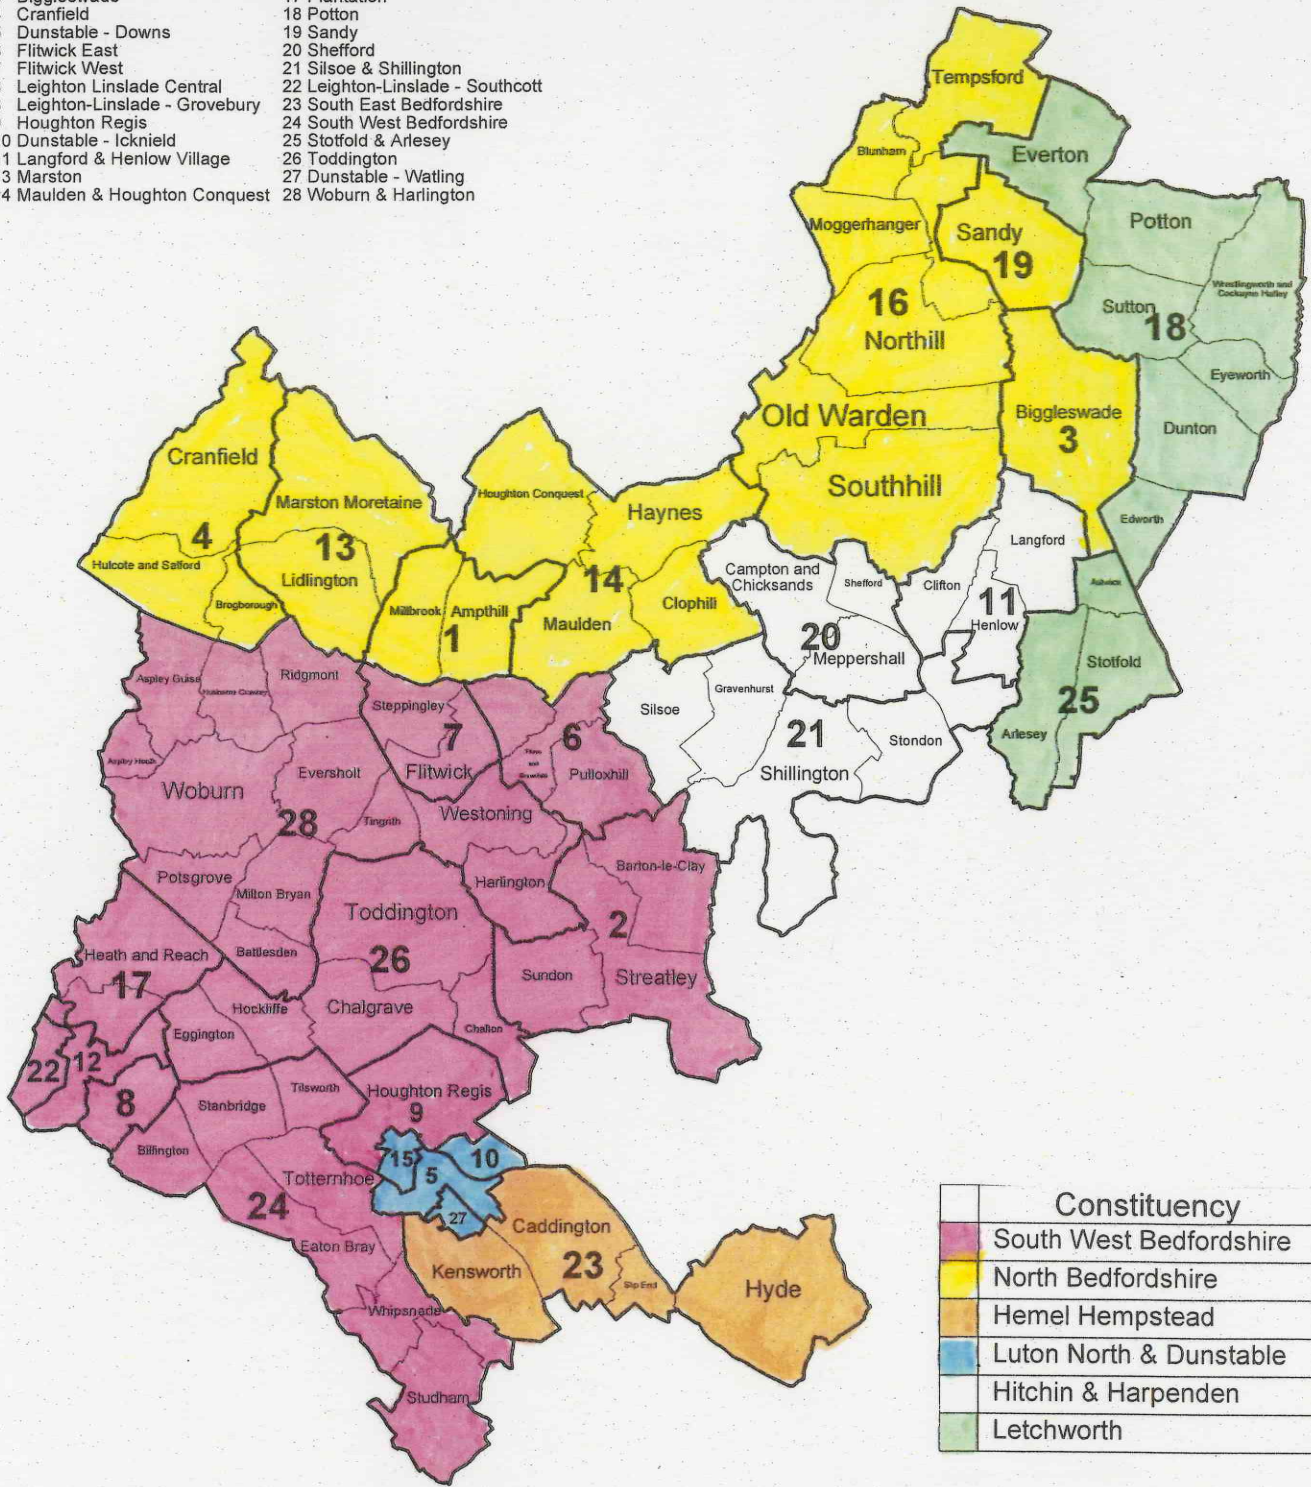

Key to Wards

- | | |
|---------------------------------|----------------------------------|
| 1 Amphill | 15 Dunstable - Northfields |
| 2 Barton | 16 Northill & Blunham |
| 3 Biggleswade | 17 Plantation |
| 4 Cranfield | 18 Potton |
| 5 Dunstable - Downs | 19 Sandy |
| 6 Flitwick East | 20 Shefford |
| 7 Flitwick West | 21 Silsoe & Shillington |
| 8 Leighton Linslade Central | 22 Leighton-Linslade - Southcott |
| 8 Leighton-Linslade - Grovebury | 23 South East Bedfordshire |
| 9 Houghton Regis | 24 South West Bedfordshire |
| 10 Dunstable - Icknield | 25 Stotfold & Arlesey |
| 11 Langford & Henlow Village | 26 Toddington |
| 13 Marston | 27 Dunstable - Watling |
| 14 Maulden & Houghton Conquest | 28 Woburn & Harlington |

Constituency	
	South West Bedfordshire
	North Bedfordshire
	Hemel Hempstead
	Luton North & Dunstable
	Hitchin & Harpenden
	Letchworth

Date: 28 September 2011

Scale 1:150000

Central Bedfordshire Ward and Parish Boundaries
Pre May 2011

© Crown Copyright and database right. 2011
Ordnance Survey 100049029.
Central Bedfordshire Council.

Cities Revealed aerial photography copyright
The GeoInformation Group, 2010